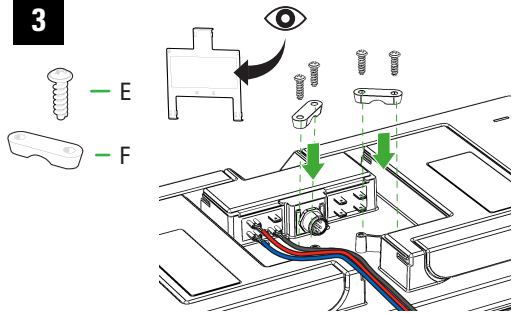

### 1

2

3

**B**

## CONNECTION TO EPSILON 12V100Ah/12V150Ah

**1****3****2**

Out  
Bat 1  
Bat 2  
Min

**C****CONNECTION TO NOMIA SERIES****1**

Version 1.2

Europalaan 202  
7559 SC Hengelo(Ov)  
The Netherlands  
T+31(0)88 00 76 000