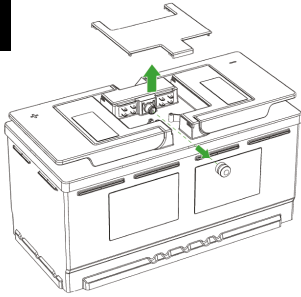

### 1

2

3

**B**

## CONNECTION TO EPSILON 12V100Ah/12V150Ah

**1****3****2**

Out  
Bat 1  
Bat 2  
Min

**C****CONNECTION TO NOMIA SERIES****1**

Version 1.2

Europalaan 202  
7559 SC Hengelo(Ov)  
The Netherlands  
T+31(0)88 00 76 000