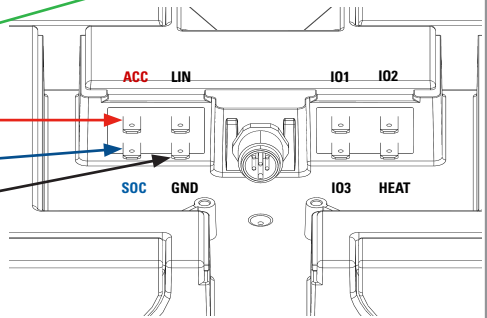

### 1

2

3

**B**

## CONNECTION TO EPSILON 12V100Ah/12V150Ah

**1****3****2**

Out  
Bat 1  
Bat 2  
Min

**C****CONNECTION TO NOMIA SERIES****1**

Version 1.2

Europalaan 202  
7559 SC Hengelo(Ov)  
The Netherlands  
T+31(0)88 00 76 000