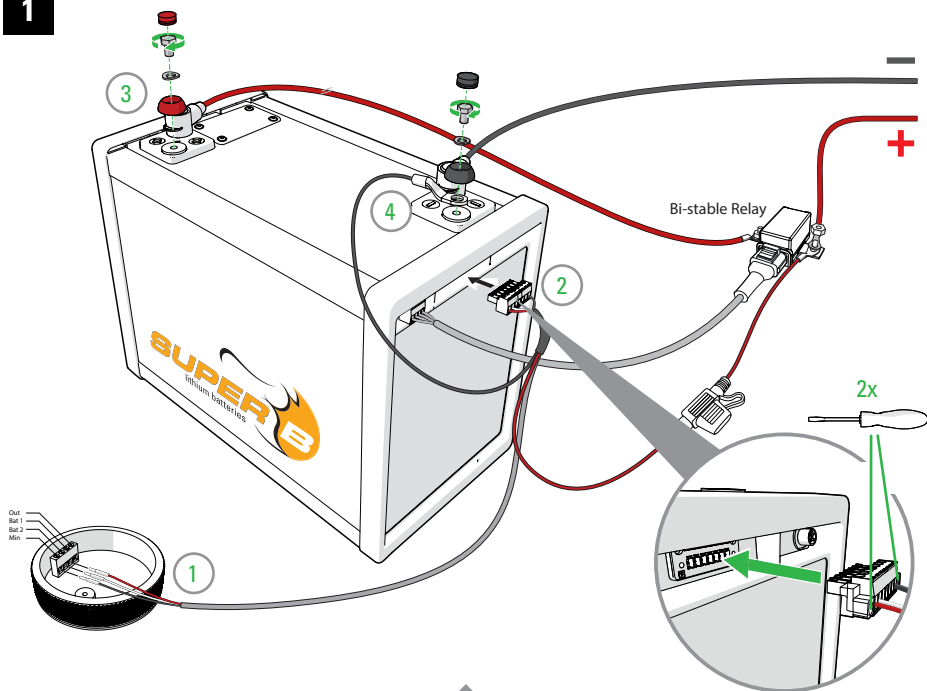

### 1

2

3

**B**

## CONNECTION TO EPSILON 12V100Ah/12V150Ah

**1****3****2**

Out  
Bat 1  
Bat 2  
Min

**C****CONNECTION TO NOMIA SERIES****1**

Version 1.2

Europalaan 202  
7559 SC Hengelo(Ov)  
The Netherlands  
T+31(0)88 00 76 000