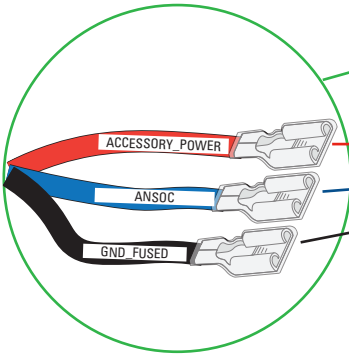

### 1

2

3

**B**

## CONNECTION TO EPSILON 12V100Ah/12V150Ah

**1****3****2**

Out  
Bat 1  
Bat 2  
Min

**C****CONNECTION TO NOMIA SERIES****1**

Version 1.2

Europalaan 202  
7559 SC Hengelo(Ov)  
The Netherlands  
T+31(0)88 00 76 000